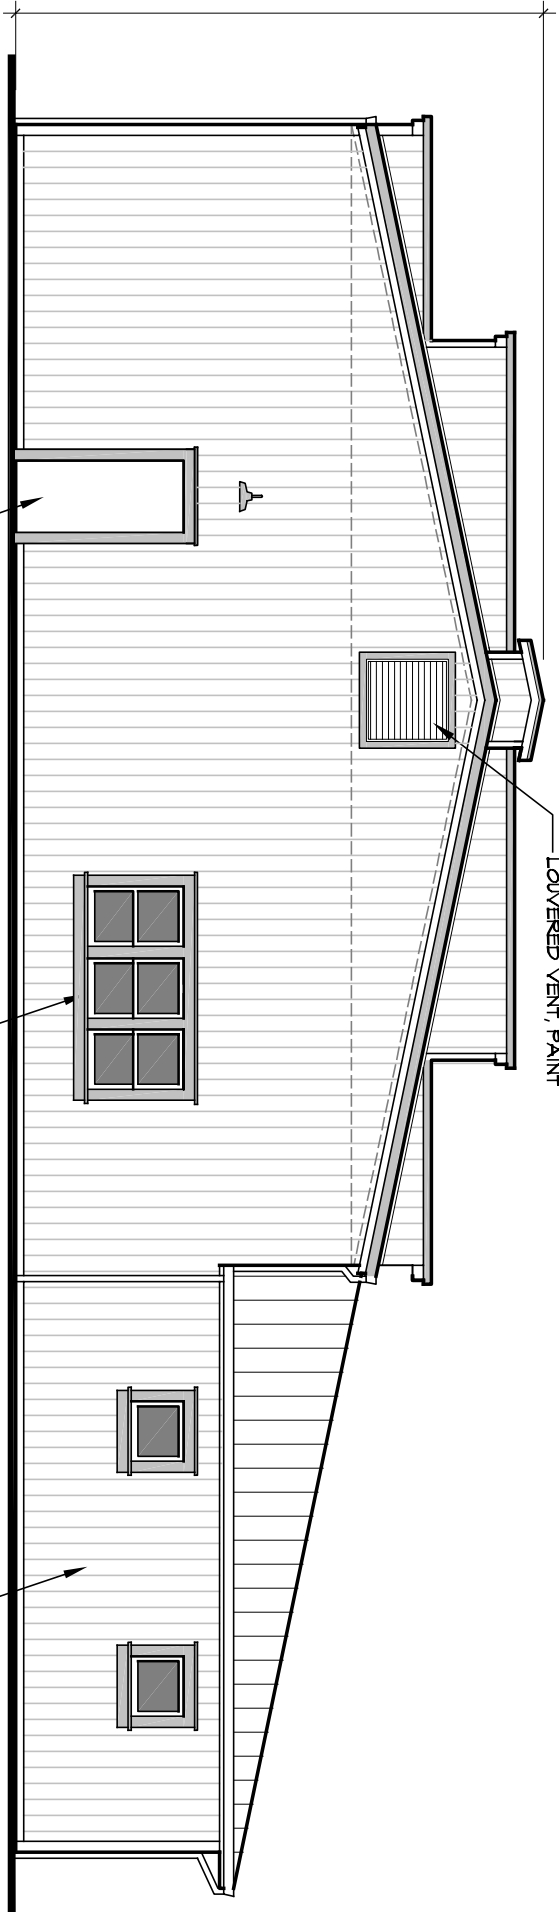

22'-0"

EAST ELEVATION

SCALE: 1/8" = 1'-0"

METAL DOOR AND TRIM, PAINT

METAL WINDOW TRIM, PAINT

METAL SIDING, PAINT

LOUVERED VENT, PAINT